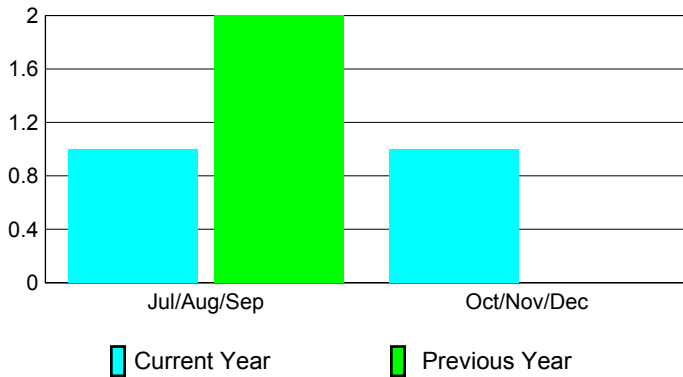

Club Results 2010-2011

Goal, New, Dropped, Gain/Loss

Comparison of Club Gain/Loss

Current Year Compared to the Previous Year

YTD Status Quo Clubs 2010-2011

Status Quo Clubs Compared to Status Quo Members

MEMBERSHIP