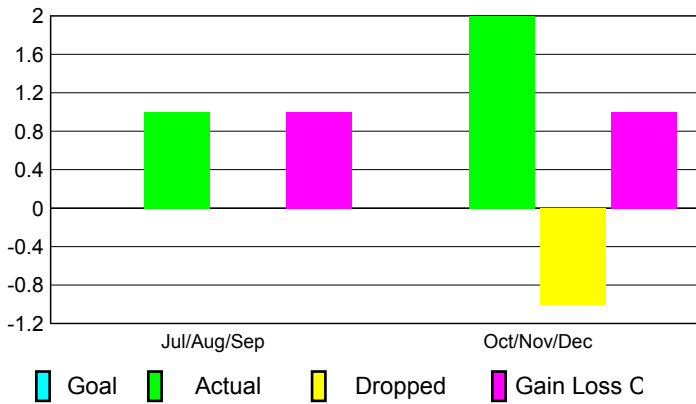

2010-2011 GMT Reports for District (or Undistricted) **District 301A1**

GMT: Doctor DATUK K NAGARATNA

Location: PHILIPPINES

GMT CA: 5

CLUBS

Club Results
2010-2011

Clubs
2009-2010

Month	New Club	Actual New	Actual Dropped	Gain/Loss of	Gain/Loss of
	Goal	Clubs	Clubs	Clubs	Clubs
Jul/Aug/Sep	0	1	0	1	2
Oct/Nov/Dec	0	2	-1	1	0
Totals	0	3	-1	2	2

Club Results 2010-2011

Goal, New, Dropped, Gain/Loss

Comparison of Club Gain/Loss

Current Year Compared to the Previous Year

YTD Status Quo Clubs 2010-2011

Status Quo Clubs Compared to Status Quo Members

MEMBERSHIP