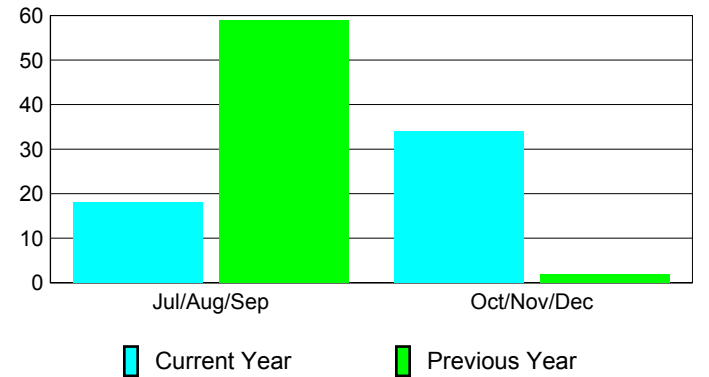

Comparison of Membership Gain/Loss

Current Year Compared to the Previous Year