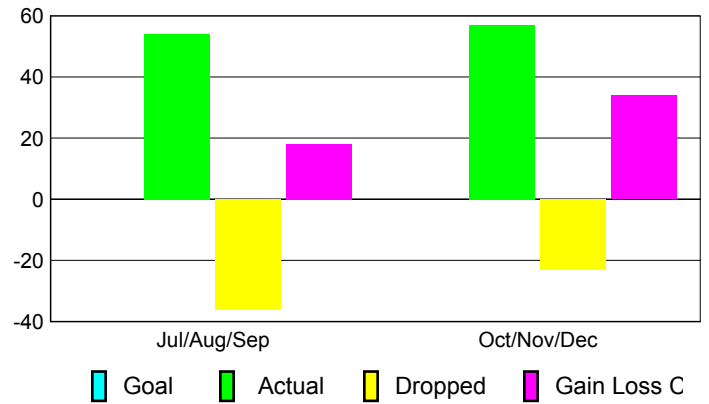

Membership Results 2010-2011

Goal, New, Dropped, Gain/Loss